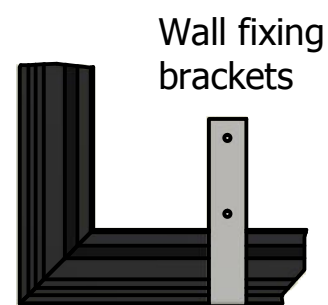

Wall bracket as supplied.
Wall fixings supplied by other.

Screen Brackets
are attached by
2 self drilling screws.

Manufacturing tolerance +/- 3mm
All dimensions are in (mm)
If installed in ceiling always allow
for removal for servicing.

PRODUCT FEATURES

- Description:** Fixed Frame Screen - ready to assemble - best possible lay-flat qualities
- Frame:** Black Powdercoat Finish for Increased Contrast and Overscan Protection.
- Surface:** Easy snap on screen surface - Unity White PVC - Gain 1.0, Refer to Screen Material Options for additional surfaces.
- Borders:** As per frame system - 80mm wide
- Brackets:** MultiTech Wall Brackets
- Sizes:** 72" Diagonal up to 225" Diagonal Custom Sizes & Formats available upon request.
- Options:** Matrix White - Rear Projection - Micro Perforated Surfaces - Flocke Frame Optional