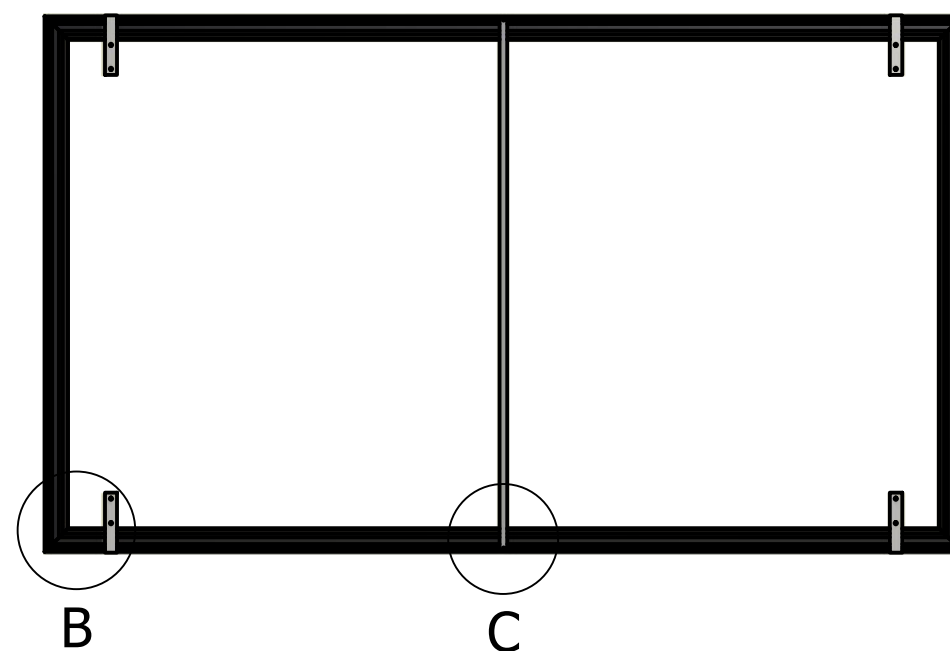

Wall bracket as supplied.
Wall fixings supplied by other.

Screen Brackets
are attached by
2 self drilling screws.

Manufacturing tolerance +/- 3mm
All dimensions are in (mm)
If installed in ceiling always allow
for removal for servicing.

PRODUCT FEATURES

- Description:** Fixed Frame Screen - ready to assemble - best possible lay-flat qualities
- Frame:** Black Powdercoat Finish for Increased Contrast and Overscan Protection.
- Surface:** Easy snap on screen surface - Unity White PVC - Gain 1.0, Refer to Screen Material Options for additional surfaces.
- Borders:** As per frame system - 80mm wide
- Brackets:** MultiTech Wall Brackets
- Sizes:** 72" Diagonal up to 225" Diagonal Custom Sizes & Formats available upon request.
- Options:** Matrix White - Rear Projection - Micro Perforated Surfaces - Flocke Frame Optional