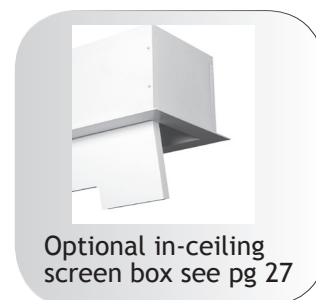

PRODUCT FEATURES

1. Head Box: Powder Coat White as standard
2. Surface: Unity White FG Screen - Gain 1.1
   Refer to page 5 for surface options
3. Borders: 50mm Sides & Bottom with 300mm adjustable top black leader.
4. Brackets: One piece clip-on L bracket suitable for wall or ceiling installation.
5. Roller Diameter: 63mm Heavy Duty
6. Sizes: 84" to 120" Custom Sizes, additional leaders & Formats available upon request.
7. Options: Screen Box NB: not interchangeable with the ElectriCinema Screen Box.

Tech Drawing
Hyperlink :

Optional in-ceiling screen box see pg 27

For more information on the ViewMaster Pro please see our website or click here.