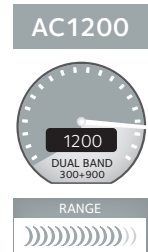

Performance & Use

- AC1200 WiFi—300+867 Mbps[†] speeds
- External antennas for improved WiFi coverage
- Ideal for homes with 8 or more WiFi devices
- NETGEAR genie® App—Enjoy more of your connected home

The NETGEAR Difference - R6220

- 880 MHz processor delivers high-performance connectivity
- USB 2.0 port—Wirelessly access & share USB hard drive
- Connectivity for dual band WiFi devices like iPad®/iPhone5®