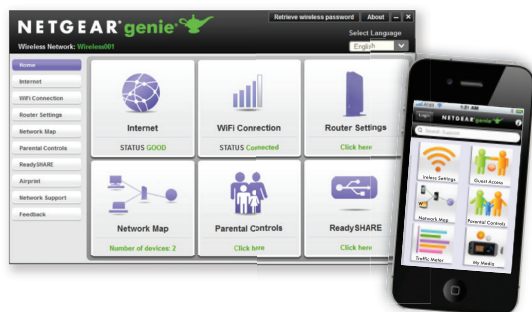

Performance & Use

- AC1200 WiFi—300+867 Mbps[†] speeds
- External antennas for improved WiFi coverage
- Ideal for homes with 8 or more WiFi devices
- NETGEAR genie® App—Enjoy more of your connected home

Overview

The NETGEAR AC1200 Smart WiFi Router with External Antennas is an incredibly fast router delivering AC1200 WiFi and Gigabit Ethernet speeds. External antennas provide improved WiFi coverage for larger homes. This router offers 3x faster speed than similar 802.11n and more reliable streaming for mobile phones and tablets. It delivers the speed and reliability needed for applications such as lag-free multiple HD video streaming, multi-player gaming, ultra-fast speed and a secure and reliable connection to the Internet. The AC1200 Smart WiFi Router with External Antennas also includes NETGEAR genie® home network manager for easy installation and home network management.

NETGEAR genie® Home Networking Simplified

- Home network manager
- Turbo Transfer—Share files within your home network between PC, Mac® or Android™
- Makes any printer AirPrint® compatible to print from an iPad® or iPhone®
- MyMedia™—Find and play media files in your network
- EZ Mobile Connect—Scan QR code to connect to your home network
- For PC, Mac®, iPhone®, iPad®, & Android™ devices